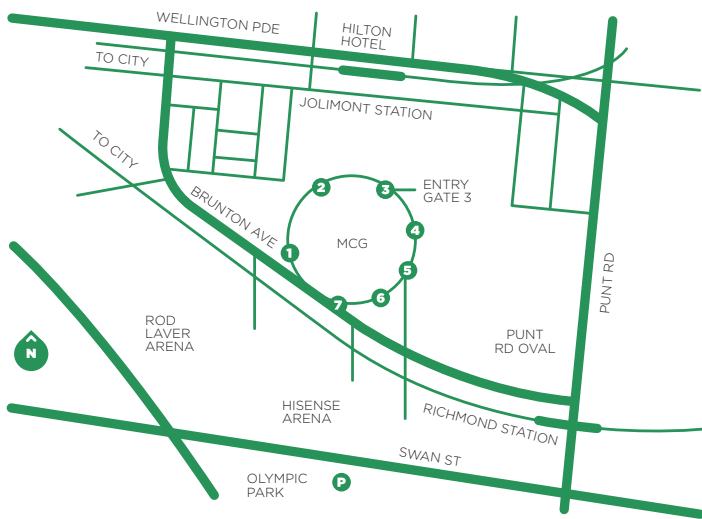

MCG TOURS

In celebration of Bank of Melbourne's partnership with the MCG, all new Bank of Melbourne customers have the opportunity to experience the iconic MCG hallowed arena with an unforgettable guided tour.

We're pleased to help welcome you to the Bank of Melbourne by giving you a complimentary tour of Melbourne's most iconic landmark — our MCG.

This voucher entitles the bearer to a complimentary MCG Tour with the presentation of a valid Bank of Melbourne credit or debit card. Redeem at the customer desk located inside Gate 3, at the MCG.